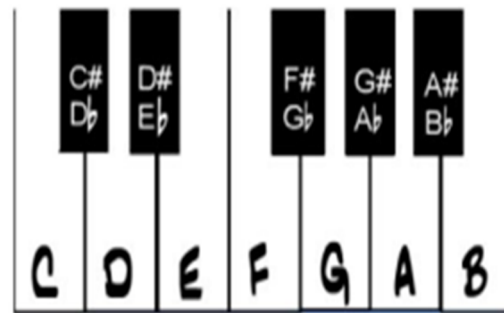

Listen to:

Robert Johnson 'Crossroads'

B.B King 'The Thrill has gone'

Nina Simone 'My Baby Just Cares for Me'

Notes of the keyboard

CHORD	More Than one note played at the same time.
WALKING BASS	Bass pattern used in blues-walk up and down the chord notes.
RIFF	Catchy repeated melody lines.
IMPROVISATION	Music created on the spot using the blues scale.
BLUES SCALE	Series of notes used in Blues music. Using flattened notes.
SYNCOPIATION	When notes fights against the main beat creating an off beat feel.

12 Bar blues in C – chord sequence

C	C	C	C
F	F	C	C
G	F	C	C

Walking Bass

Musical notation for a walking bass line. It shows three staves of music with chord symbols above and below the notes. The chords are: C, C, C, C; F, F, C, C; G, F, C, C.