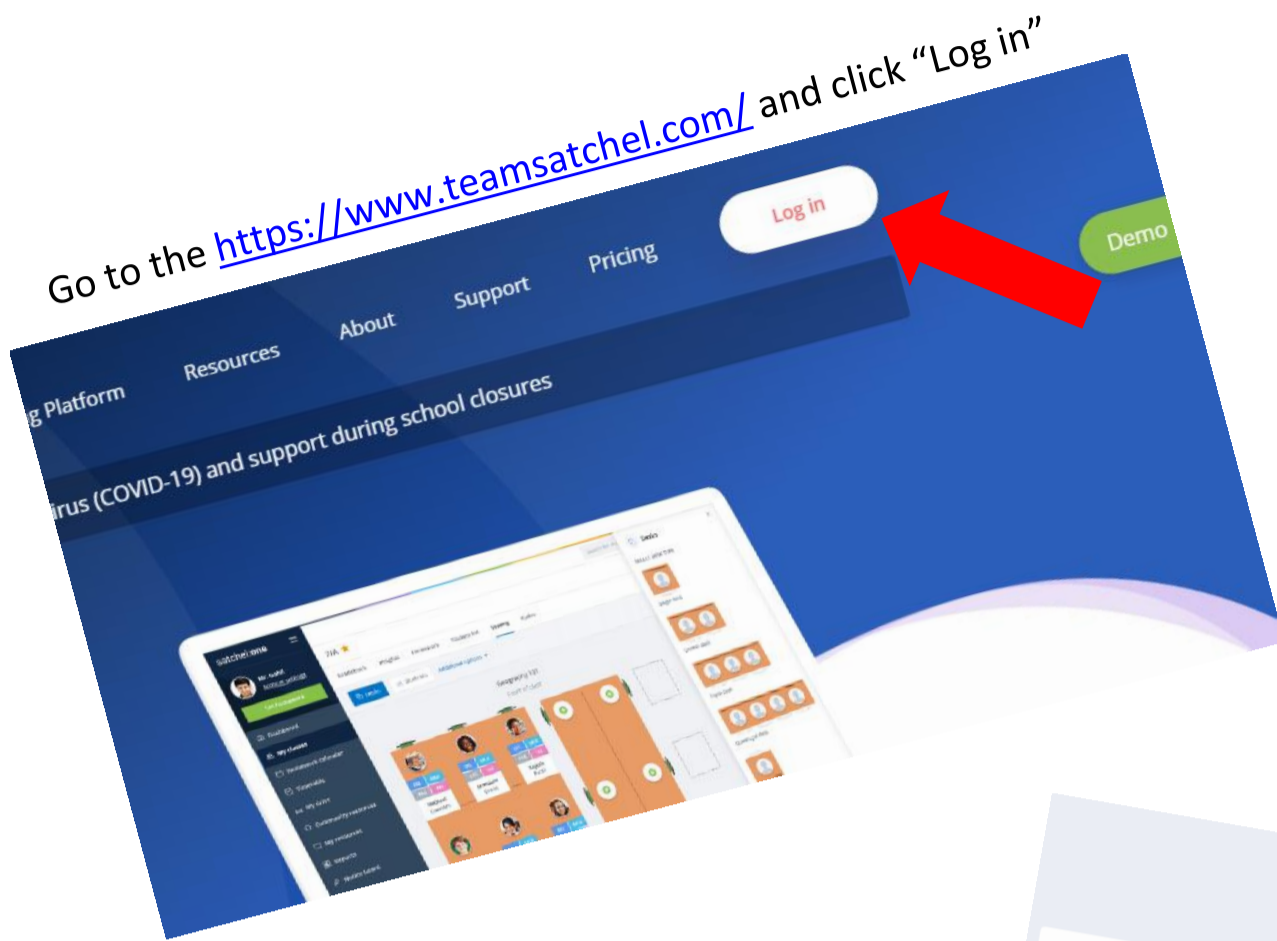

How to Log in to Show My Homework

To log in to Show My Homework, Students and Teachers use their school email address and password.

Click "Sign in with Office 365"

satchel:one
For access to Show My Homework